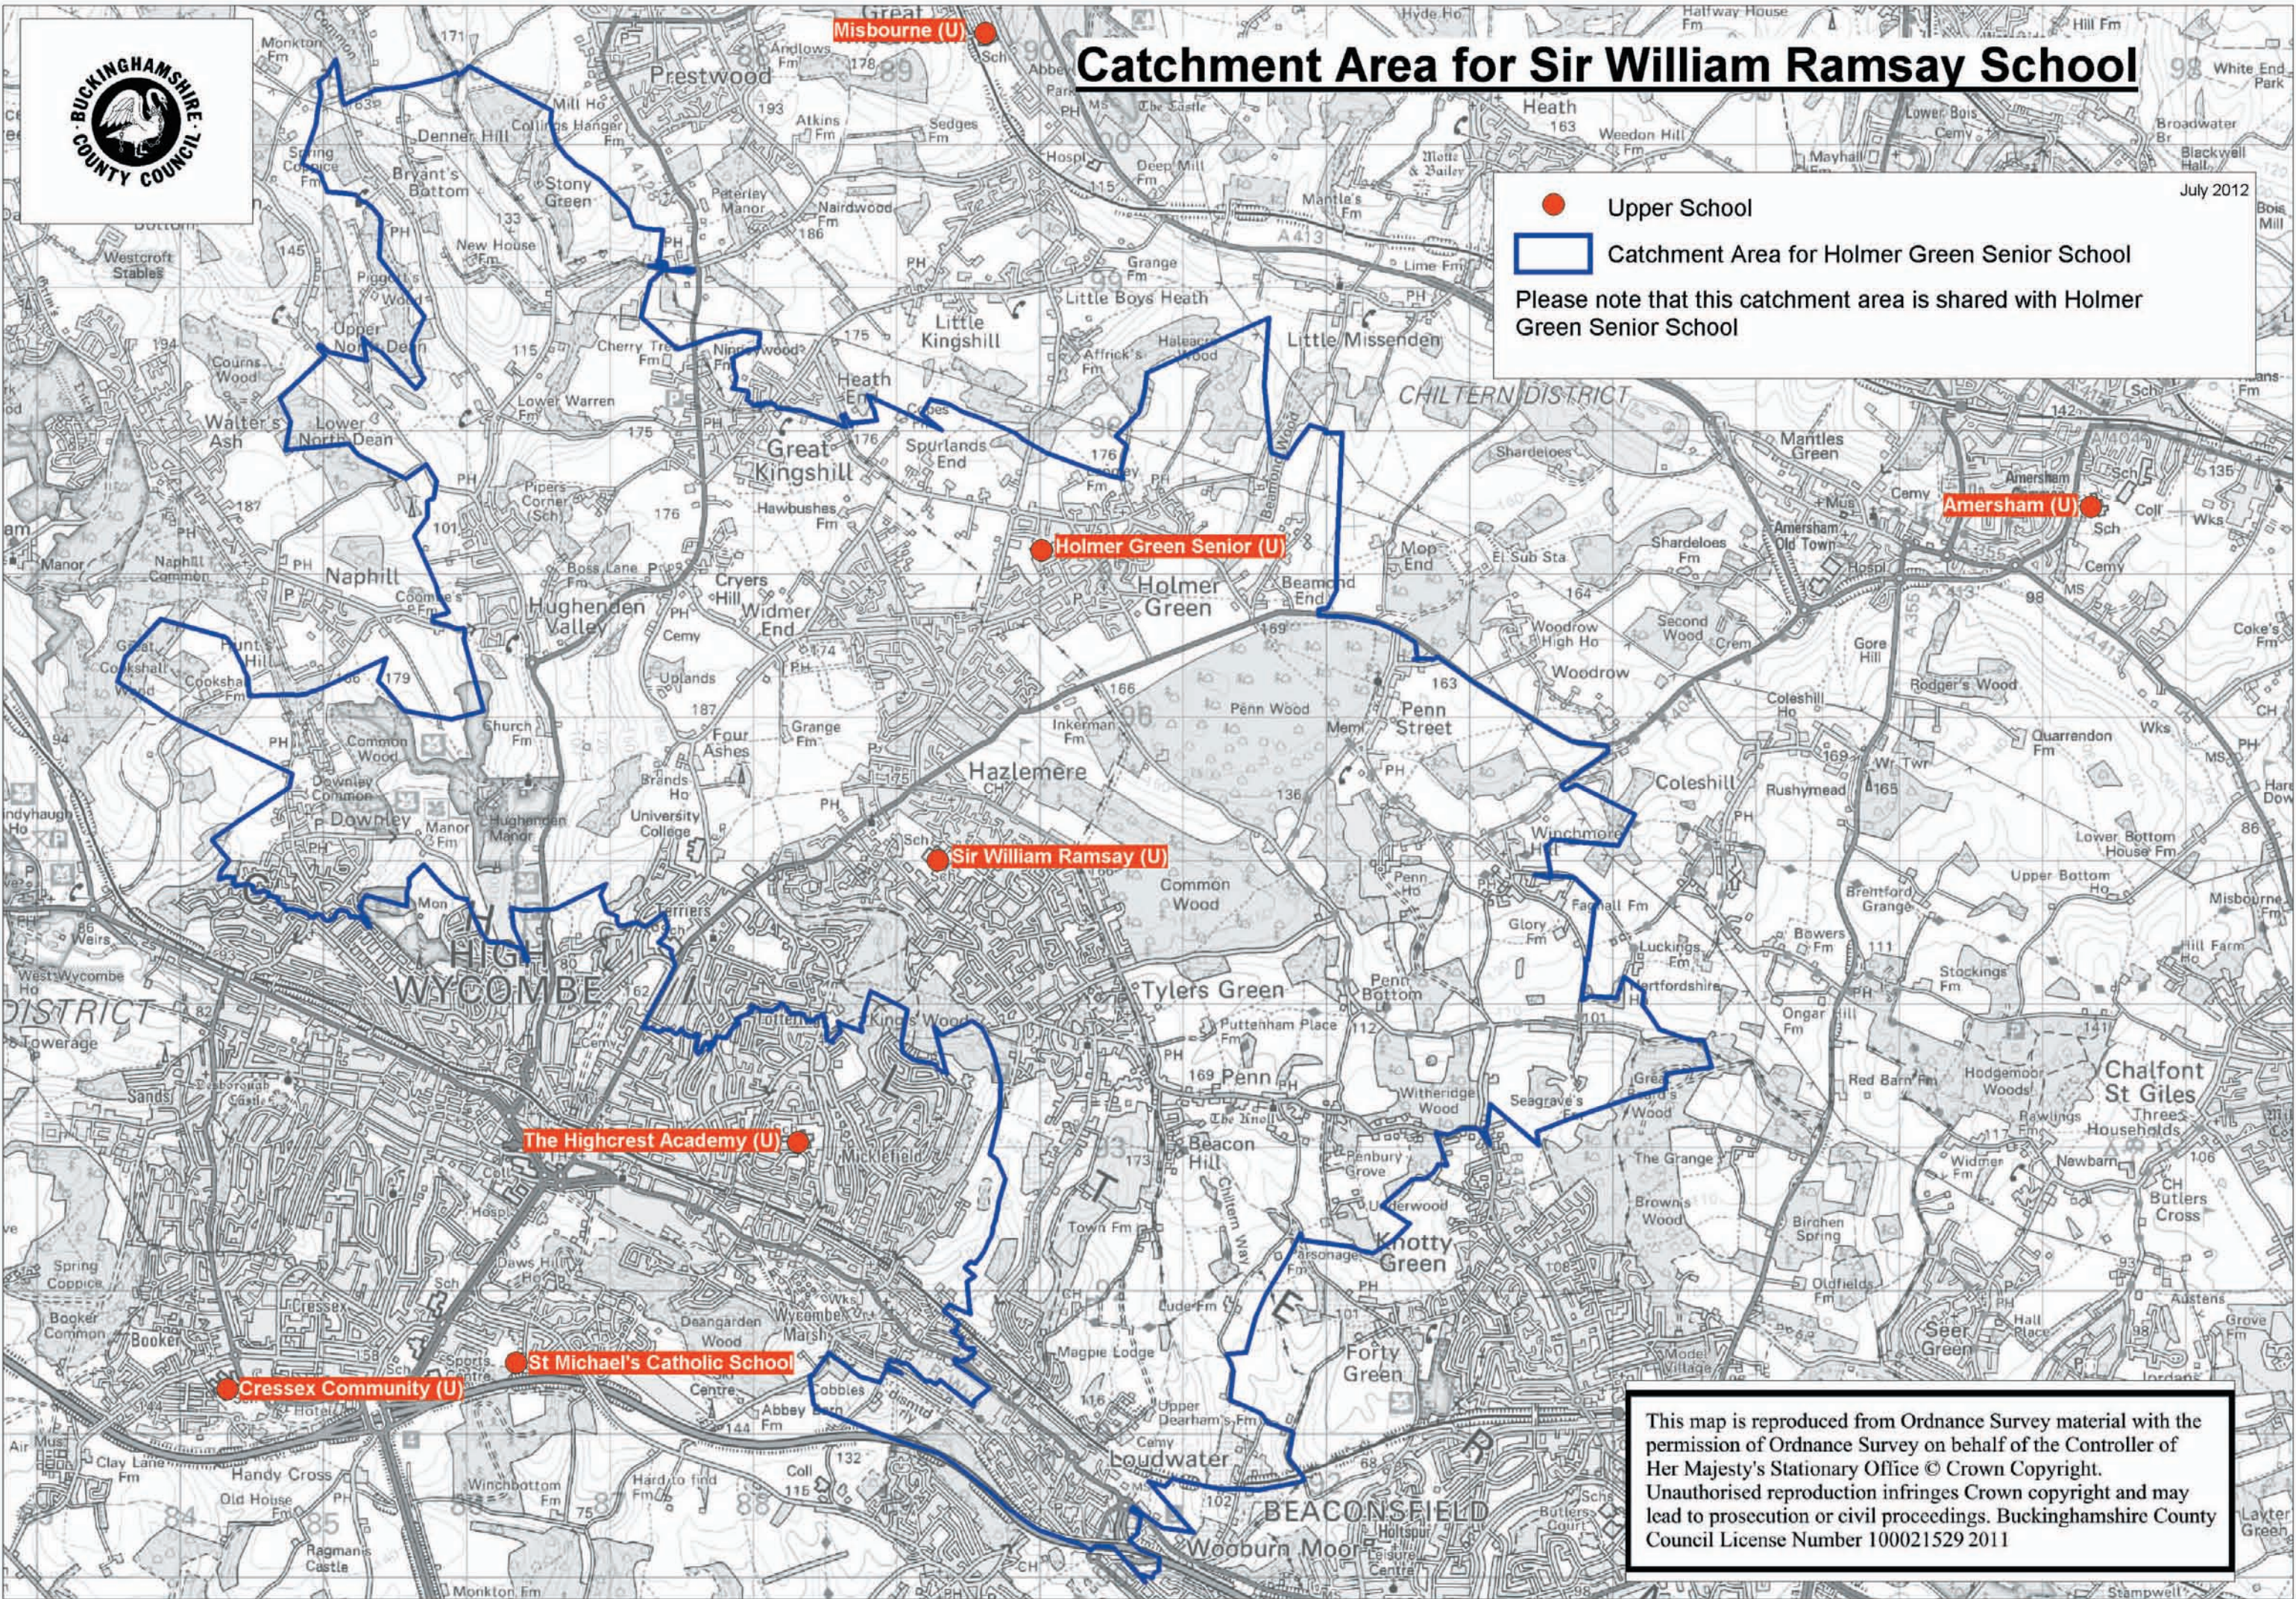

Catchment Area for Sir William Ramsay School

● Upper School

□ Catchment Area for Holmer Green Senior School

Please note that this catchment area is shared with Holmer Green Senior School

July 2012

This map is reproduced from Ordnance Survey material with the permission of Ordnance Survey on behalf of the Controller of Her Majesty's Stationary Office © Crown Copyright. Unauthorised reproduction infringes Crown copyright and may lead to prosecution or civil proceedings. Buckinghamshire County Council License Number 100021529 2011