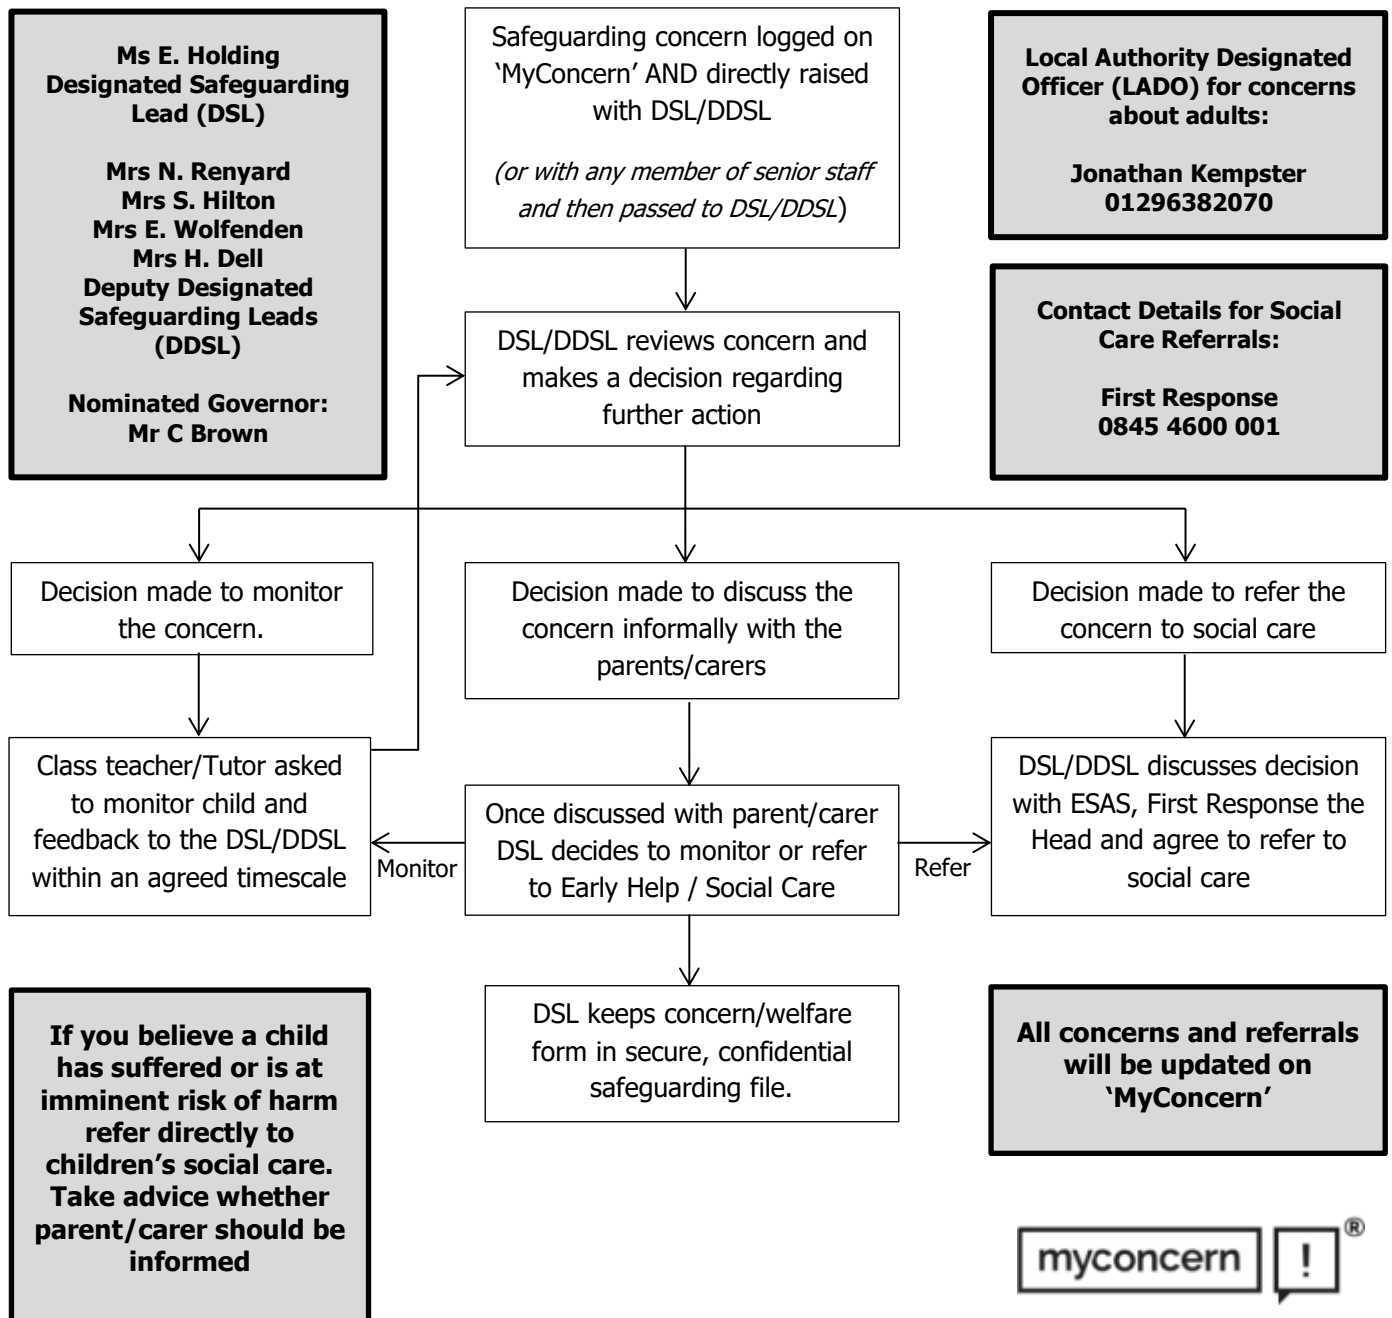

FLOW CHART FOR RAISING SAFEGUARDING CONCERNS ABOUT A CHILD

At Sir William Ramsay School, we are fully committed to safeguarding and promoting the welfare of children, ensuring that the highest priority is given to following guidance and regulations to safeguard all our students.

Safeguarding and Child Protection is all our responsibility!